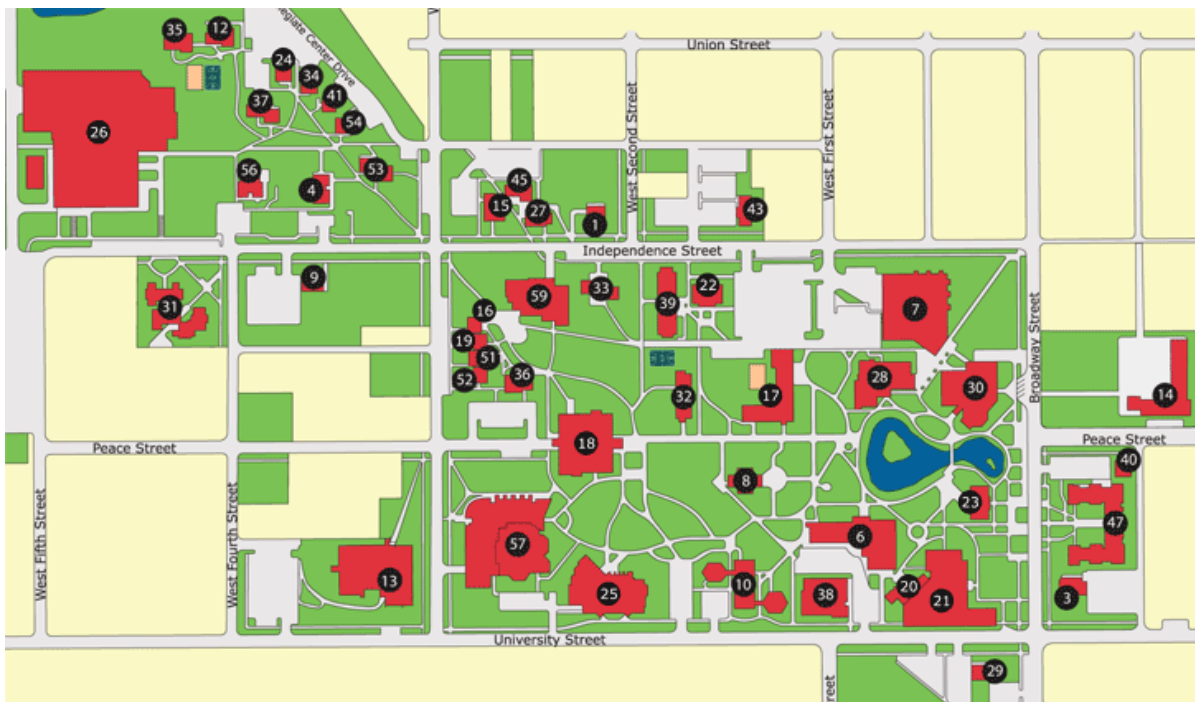

Driving Directions to Central College Campus:

From the East:

- Traveling west on I-80, take US-63 (EXIT 191) south to Oskaloosa
- Via IA-92 west, connect with IA-163 west to Des Moines
- Take exit 42 from IA-163 to Pella
- Exit and follow S. Clark Street to University Street
- Turn left onto University Street
- The Education and Psychology building is located on the right hand side at the corner of University and West 3rd Streets.

From the West:

- Traveling east on I-80, follow I-235 to IA-163 south to Pella
- Take exit 42 from IA-163 to Pella
- Exit and follow S. Clark Street to University Street
- Turn left onto University Street
- The Education and Psychology building is located on the right hand side at the corner of University and West 3rd Streets.

<http://www.central.edu/campusMap/>

Conference Meeting Rooms:

Building 13 [Education and Psychology Building](#)